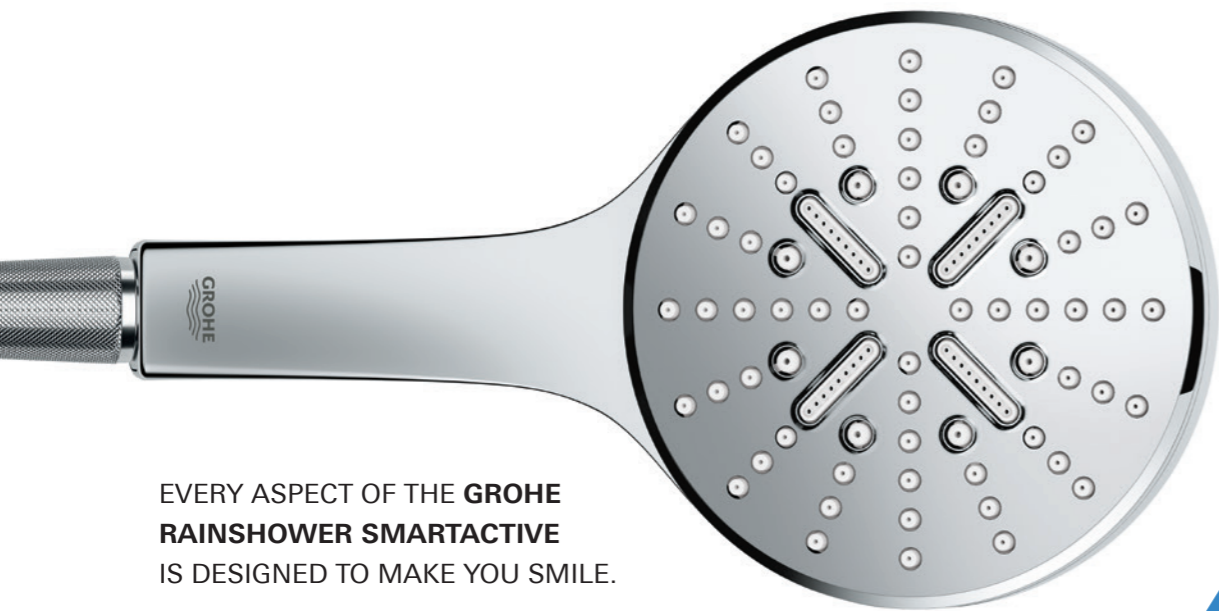

*Pure Freude  
an Wasser*

**GROHE**  
WAVE

# SPREAD HAPPINESS

DESIGNED TO MAKE YOU SMILE  
**GROHE RAINSHOWER SMARTACTIVE &  
RAINSHOWER 310 SMARTCONNECT**

# LIFE IS FUN. AND SO IS SHOWERING.

EVERY ASPECT OF THE **GROHE RAINSHOWER SMARTACTIVE** IS DESIGNED TO MAKE YOU SMILE.

From its fresh design to the colourful range and the one-touch switching between the three spray modes.