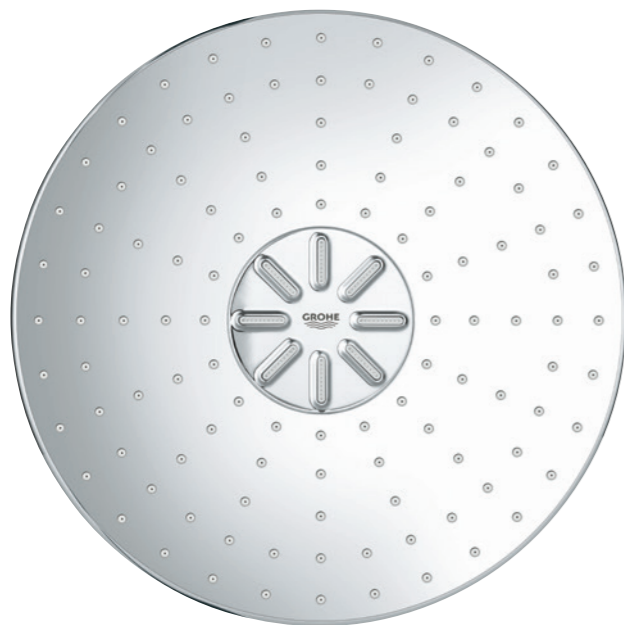

# REACH HAPPINESS

WIRELESS REMOTE CONTROL OF 2 SPRAY OPTIONS  
WITH **RAINSHOWER 310 SMARTCONNECT** HEAD SHOWERS

Switch between or combine two spray patterns for relaxation  
or invigoration without having to reach up to the shower head.

  
**GROHE ActiveRain**  
A powerful spray to rinse  
out shampoo and revitalise  
skin and scalp.

  
**GROHE PureRain Spray**  
A soft and refreshing shower.

 +   
**Combination**  
of the two spray patterns.

# UPGRADE TO MORE CONVENIENCE AND COMFORT

TO MATCH YOUR INDIVIDUAL BATHROOM DESIGN, RAINSHOWER 310 SMARTCONNECT HEAD SHOWER IS AVAILABLE IN TWO DIFFERENT SHAPES: **ROUND AND SQUARE**.

PLACE THE **WIRELESS REMOTE CONTROL** ANYWHERE IN YOUR SHOWER. EASILY MOUNT THE **STYLISH SHOWER HEAD** ON YOUR EXISTING SHOWER ARM OR SYSTEM.

**RAINSHOWER 130 / 150 SMARTACTIVE**  
HAND SHOWERS & SETS

**26 582 000**  
Rainshower 130 SmartActive Cube  
hand shower 130 mm x 130 mm  
3 spray types:  
Rain, Jet, ActiveMassage  
with 9.5 l/min. GROHE EcoJoy