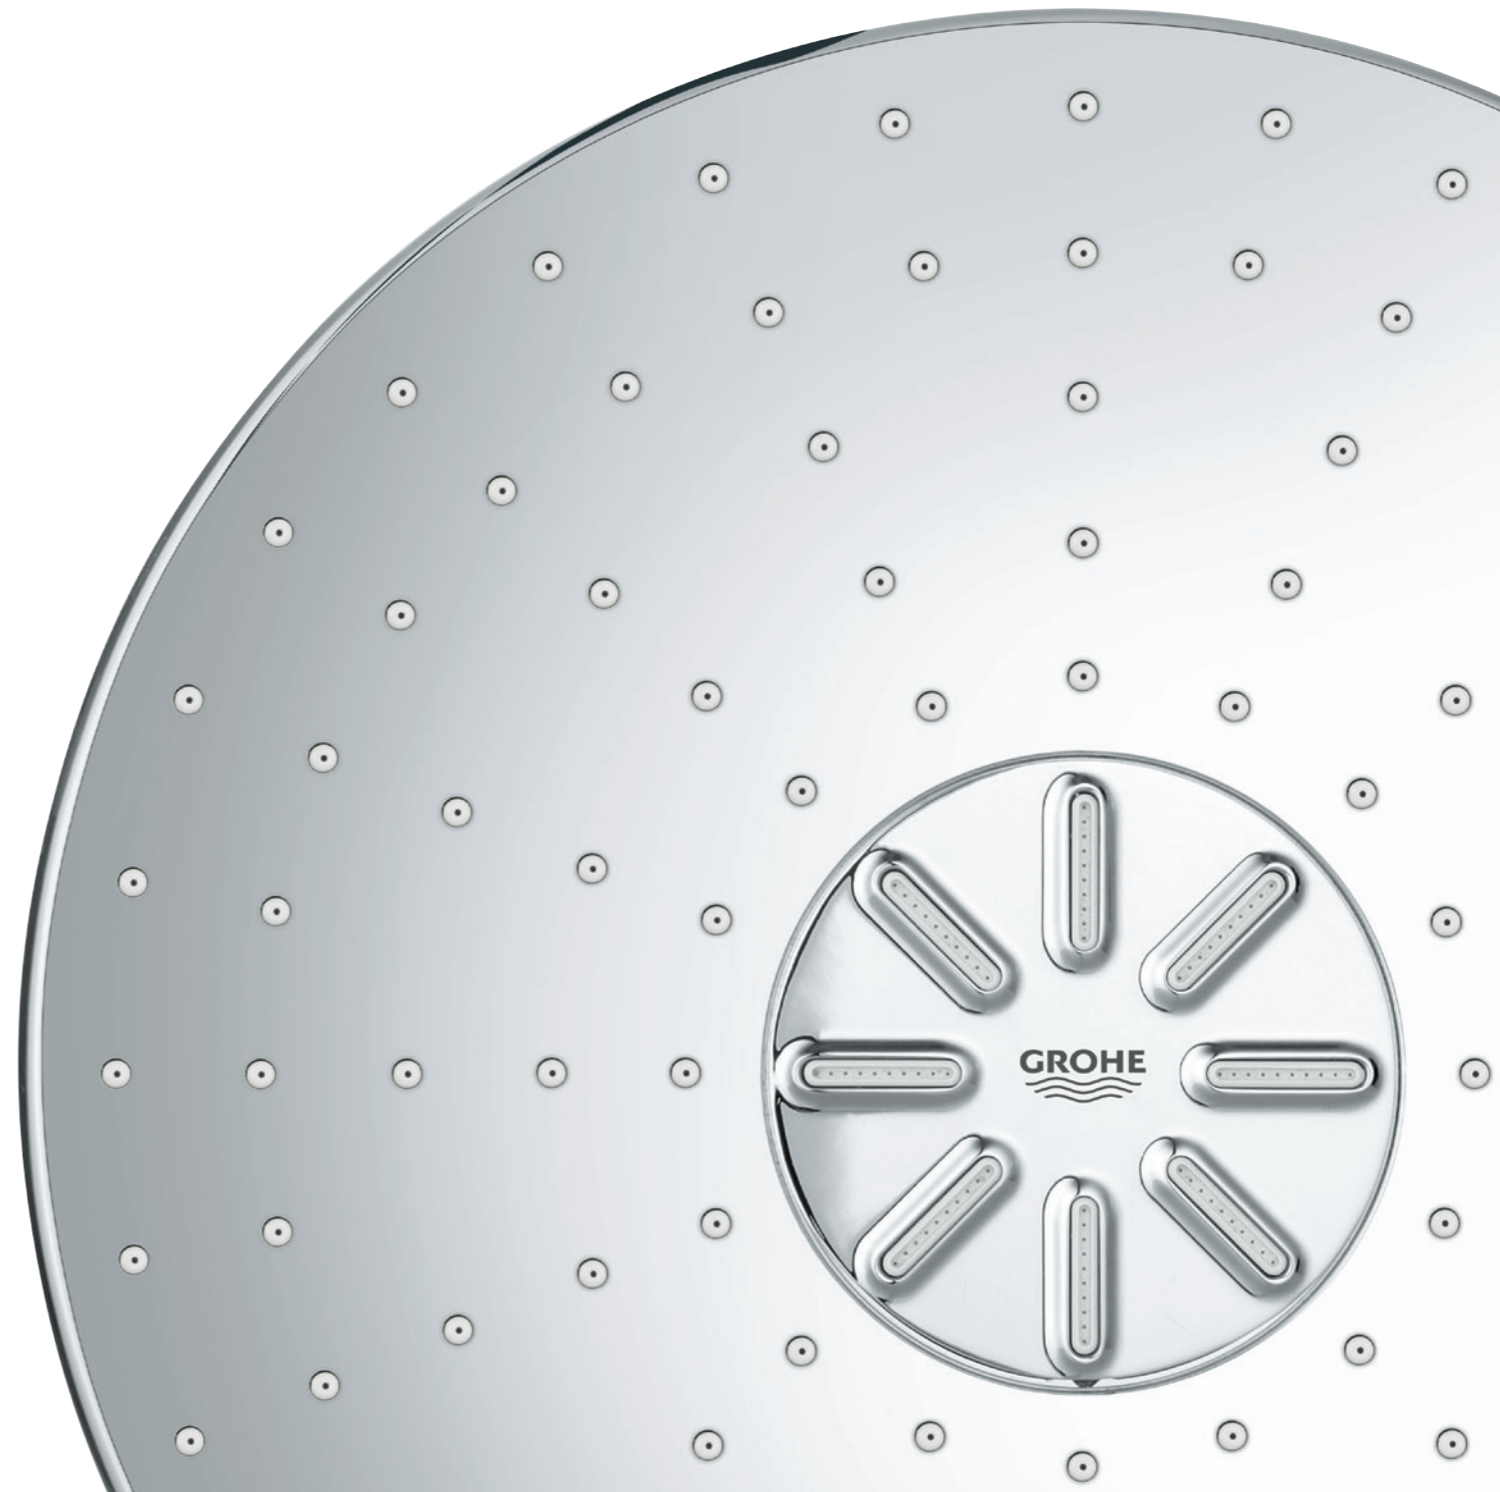

#### **GROHE ActiveMassage**

A moving spray reducing  
stress and tension.

With **GROHE DripStop** to minimize after-dripping from the  
Rain or Jet spray nozzles once you turn off the hand shower.

# REACH HAPPINESS

WIRELESS REMOTE CONTROL OF 2 SPRAY OPTIONS  
WITH **RAINSHOWER 310 SMARTCONNECT** HEAD SHOWERS

Switch between or combine two spray patterns for relaxation  
or invigoration without having to reach up to the shower head.

# UPGRADE TO MORE CONVENIENCE AND COMFORT

TO MATCH YOUR INDIVIDUAL BATHROOM DESIGN, RAINSHOWER 310 SMARTCONNECT HEAD SHOWER IS AVAILABLE IN TWO DIFFERENT SHAPES: **ROUND AND SQUARE**.

PLACE THE **WIRELESS REMOTE CONTROL** ANYWHERE IN YOUR SHOWER. EASILY MOUNT THE **STYLISH SHOWER HEAD** ON YOUR EXISTING SHOWER ARM OR SYSTEM.