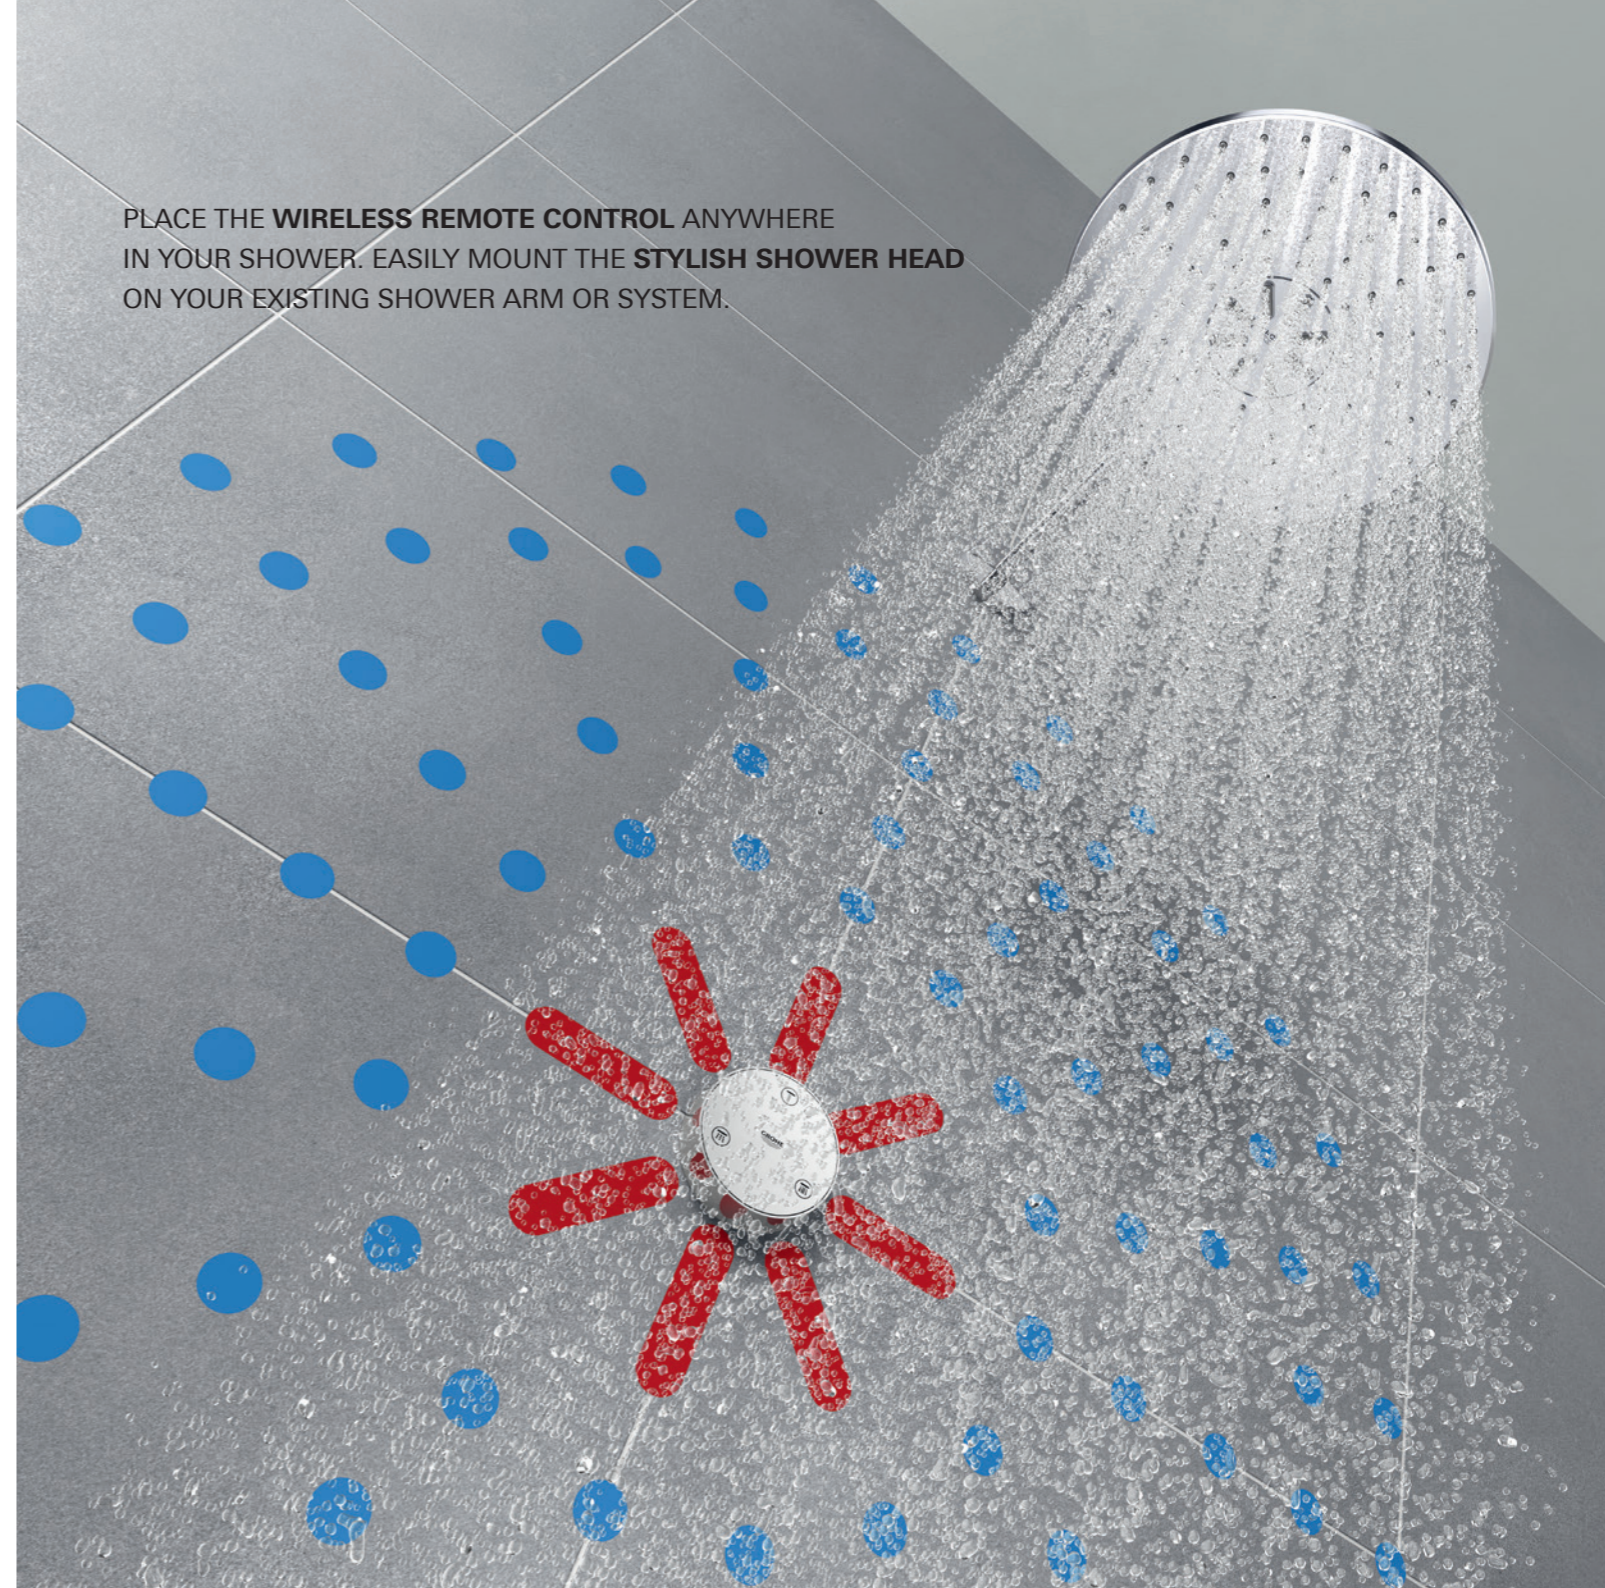

# REACH HAPPINESS

WIRELESS REMOTE CONTROL OF 2 SPRAY OPTIONS  
WITH **RAINSHOWER 310 SMARTCONNECT** HEAD SHOWERS

Switch between or combine two spray patterns for relaxation  
or invigoration without having to reach up to the shower head.

  
**GROHE ActiveRain**  
A powerful spray to rinse  
out shampoo and revitalise  
skin and scalp.

  
**GROHE PureRain Spray**  
A soft and refreshing shower.

 +   
**Combination**  
of the two spray patterns.

# UPGRADE TO MORE CONVENIENCE AND COMFORT

TO MATCH YOUR INDIVIDUAL BATHROOM DESIGN, RAINSHOWER 310 SMARTCONNECT HEAD SHOWER IS AVAILABLE IN TWO DIFFERENT SHAPES: **ROUND AND SQUARE**.

PLACE THE **WIRELESS REMOTE CONTROL** ANYWHERE IN YOUR SHOWER. EASILY MOUNT THE **STYLISH SHOWER HEAD** ON YOUR EXISTING SHOWER ARM OR SYSTEM.